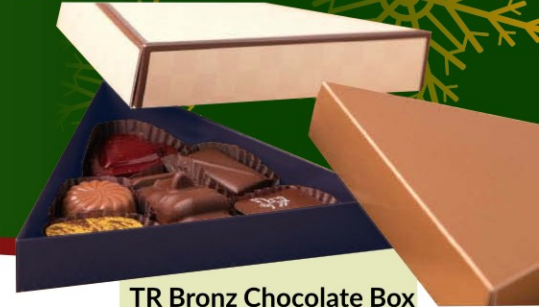

TR Bronz Chocolate Box
Bronz Lid/Navy Base
Item# PN-TR-BRZ-130
5-1/8x1 (200/CS)

White Noel Box w/Tray (100/CS)
Item# PN-TN-WH-28
5x11x4-1/2
Item# PN-TN-WH-18
5x7x4-1/2
Item# PN-TN-WH-L
5-1/2x12-1/4x5
Item# PN-TN-WH-S
5-1/2x9x5