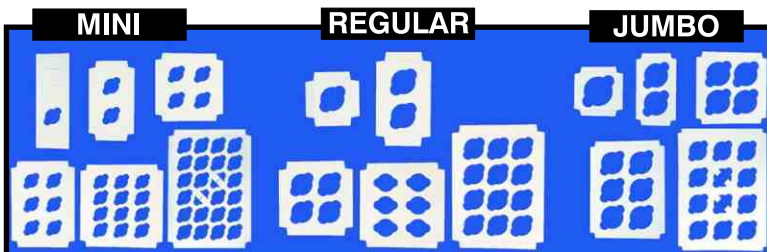

Non-window Cupcake Kraft Boxes

Size	Case Pack	Wt.	Kraft Item#	Chocolate Item#	Strawberry Item#	Cup Count	Mini (M) Insert#	Reg (R) Insert#	Jumbo (J) Insert#
4 x 4 x 4"	200	16	KR0444U	KRC0444U	KRS0444U	1 (M,R,J)	ICC-1M	ICC-1R	ICC-1J
7 x 7x 4"	200	43	KR0774U	KRC0774U	KRS0774U	4 (M,R)	ICC-4M	ICC-4R	
8 x 4 x 4"	200	20	KR0844U	KRC0844U	KRS0844U	2 (R,J)		ICC-2R	ICC-2J
8 x 8 x 4"	200	42	KR0884U	KRC0884U	KRS0884U	4 (J)			ICC-4J
10 x 7 x 4"	100	20	KR1074U	KRC1074U	KRS1074U	6 (M)	ICC-6M		
10 x 10 x 4"	100	28	KR1004U	KRC1004U	KRS1004U	12/6 (M,R)	ICC-12M	ICC-6R	
12 x 9 x 4"	100	28	KR1294U	KRC1294U	KRS1294U	6 (J)			ICC-6J
14 x 10 x 4"	100	37	KR1410U	KRC1410U	KRS1410U	24/12 (M,R)	ICC-24M	ICC-12R	
19 x 14 x 4"	50	36	KR1914U	KRC1914U	KRS1914U	24/12 (R,J)		ICC-24R	ICC-12J

Reversible

Custom printed boxes are available. Call us for a quote.

Insert Item#	Cup Count	Size	Case Pack	Wt.
ICC-1M	1 Mini	3-15/16 x 3 - 15/16 x 3/4"	100	2
ICC-1R	1 Regular	3-15/16 x 3 - 15/16 x 7/8"	100	2
ICC-1J	1 Jumbo	3-15/16 x 3 - 15/16 x 5/8"	100	2
ICC-2M	2 Mini	7-15/16 x 3 - 15/16 x 3/4"	100	3
ICC-2R	2 Regular	7-15/16 x 3 - 15/16 x 7/8"	100	3
ICC-2J	2 Jumbo	7-15/16 x 3 - 15/16 x 5/8"	100	3
ICC-4M	4 Mini	6-15/16 x 6 - 15/16 x 3/4"	100	3
ICC-4R	4 Regular	6-15/16 x 6 - 15/16 x 7/8"	100	3
ICC-4J	4 Jumbo	7-15/16 x 7 - 15/16 x 5/8"	100	5
ICC-6M	6 Mini	9-15/16 x 6 - 15/16 x 3/4"	100	7
ICC-12M	12 Mini	9-15/16 x 9 - 15/16 x 3/4"	100	8
ICC-6R	6 Regular	9-15/16 x 9 - 15/16 x 7/8"	100	8
ICC-6J	6 Jumbo	11-15/16 x 8 - 15/16 x 5/8"	100	9
ICC-12R	12 Regular	13-15/16 x 9 - 15/16 x 7/8"	100	11
ICC-24M	24 Mini	13-15/16 x 9 - 15/16 x 3/4"	100	11
ICC-12J	12 Jumbo	18-15/16 x 13 - 15/16 x 5/8"	100	19
ICC-24R	24 Regular	18-15/16 x 13 - 15/16 x 7/8"	100	19